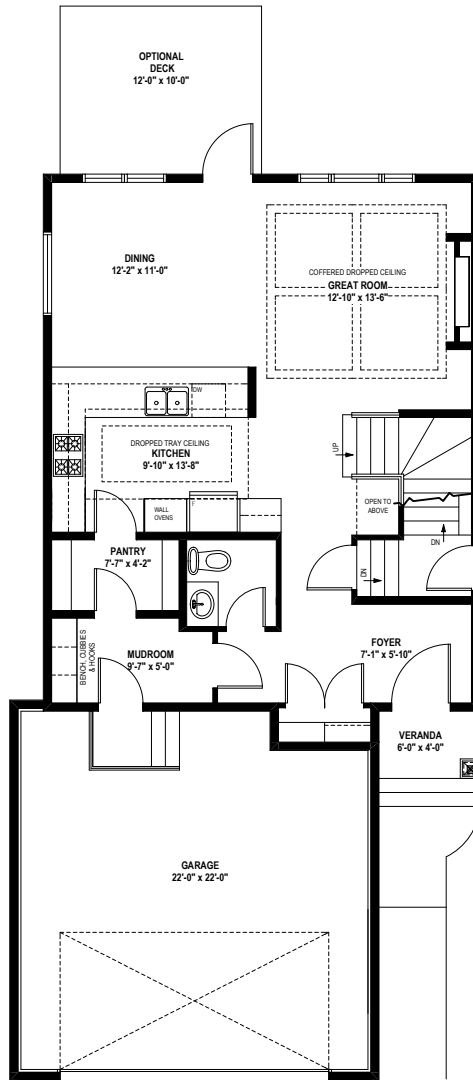

MAIN FLOOR PLAN - 847 sq.ft.