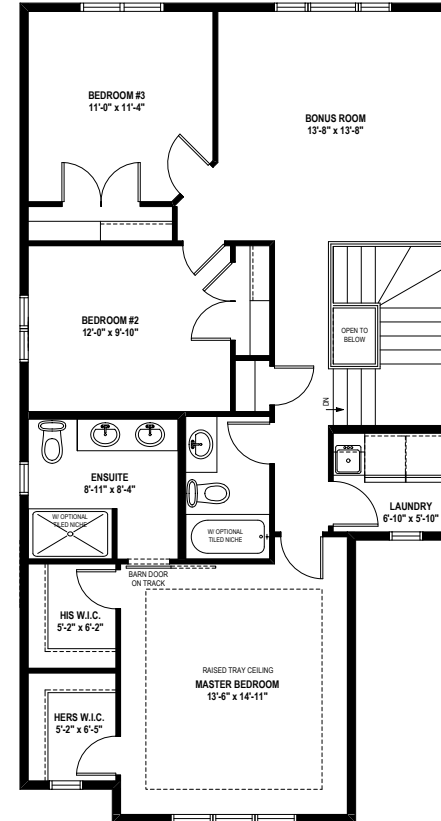

SECOND FLOOR PLAN - 1085 sq.ft.

Flamenco Standard Model - 1932 sq.ft