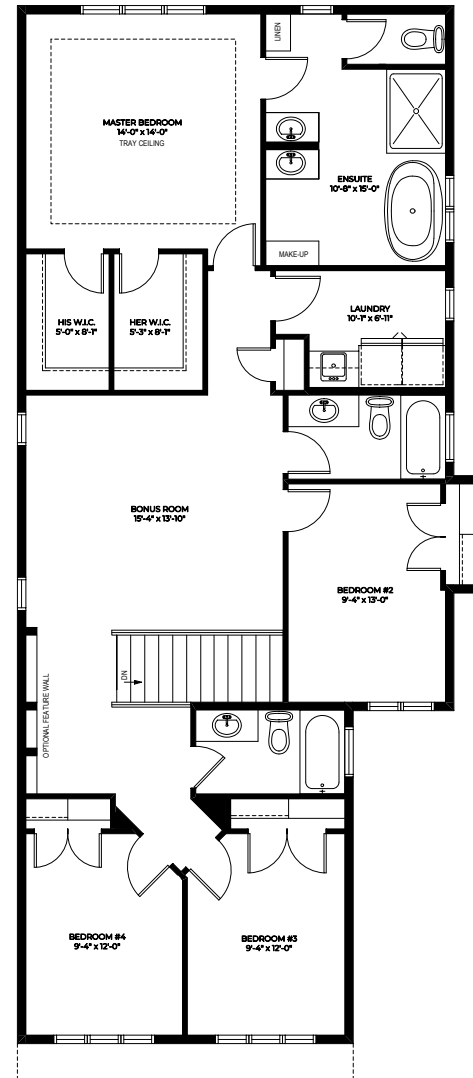

FRONT ELEVATION - 2559 sq. ft.

Tango 26 - 2559 sq.ft

ACTUAL FLOOR PLAN AND DIMENSIONS MAY NOT BE EXACTLY AS SHOWN. E&OE. 2021-07-02

MAIN FLOOR PLAN - 1106 sq.ft.

SECOND FLOOR PLAN - 1453 sq.ft.

Tango 26 - 2559 sq.ft

ACTUAL FLOOR PLAN AND DIMENSIONS MAY NOT BE EXACTLY AS SHOWN. E&OE. 2021-07-02