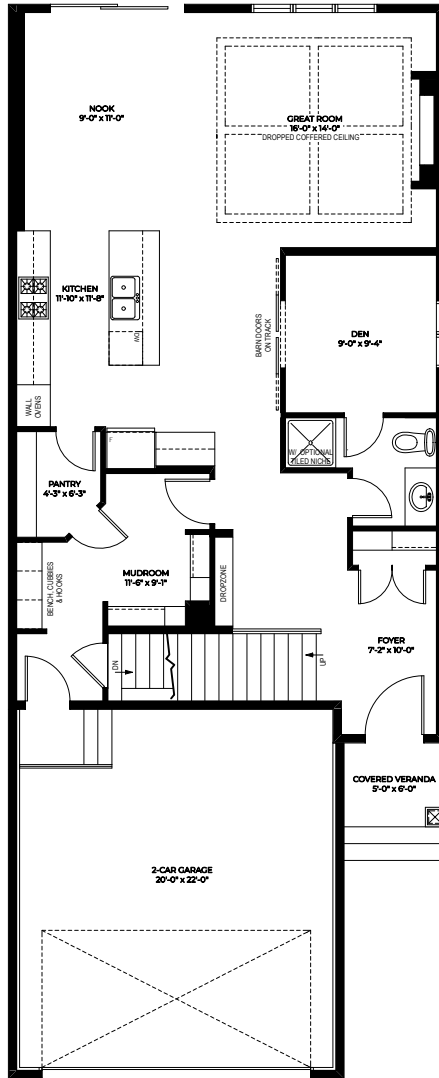

FRONT ELEVATION - 2559 sq. ft.

Tango 26 - 2559 sq.ft

ACTUAL FLOOR PLAN AND DIMENSIONS MAY NOT BE EXACTLY AS SHOWN. E&OE. 2021-07-02

MAIN FLOOR PLAN - 1106 sq.ft.

SECOND FLOOR PLAN - 1453 sq.ft.

Tango 26 - 2559 sq.ft

ACTUAL FLOOR PLAN AND DIMENSIONS MAY NOT BE EXACTLY AS SHOWN. E&OE. 2021-07-02